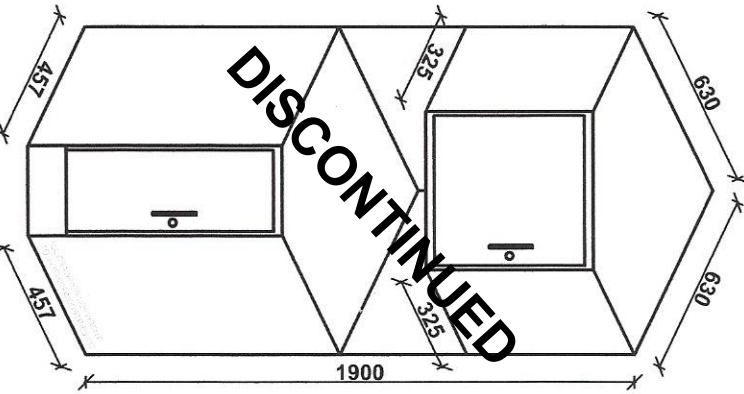

SINK UNIT 510mm

SINK UNIT 914mm

SINK UNIT ~~1374mm~~ Changed to 1200mm

FREE STANDING UNIT

FREE STANDING CORNER UNIT

GROCERY UNIT

BASE CORNER UNIT