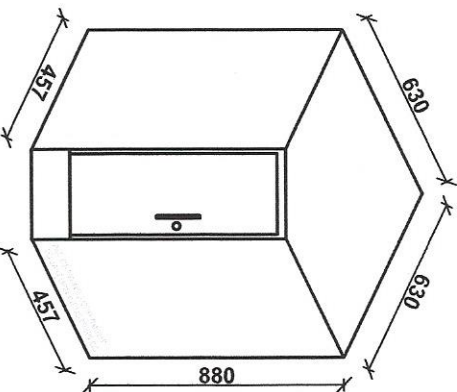

SINK UNIT 510mm

SINK UNIT 914mm

SINK UNIT ~~1374mm~~ Changed to 1200mm

FREE STANDING UNIT

FREE STANDING CORNER UNIT

GROCERY UNIT

BASE CORNER UNIT